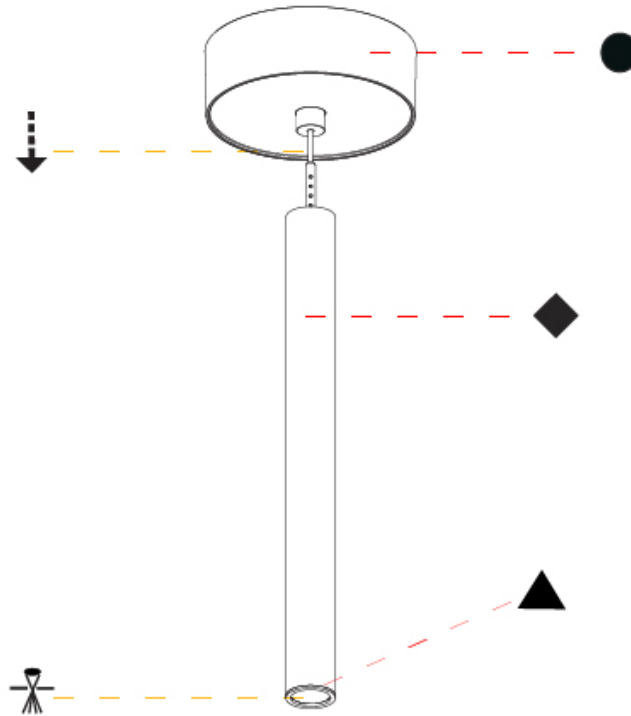

#### PHYSICAL

Shape: Cylinder  
 Diameter (mm): 28  
 Diameter (in): 1 1/8  
 Height (mm): 300  
 Height (in): 11 13/16  
 Max. Overall Height (mm): 2300  
 Max. Overall Height (in): 90 7/16  
 Light Distribution: Downlight  
 Weight (kg): 0.63  
 Weight (lbs): 1.39  
 Diffuser: Shine Ring - Opal / Yellow / Orange / Red / Blue / Green  
 Fixture Finish: SSR / BKV / CWI / CRY / HAB / UFT / ITA / RUA / FTG / MYG / LOD / PUS / FRO / FUP / KIA / POP / BLS / SPG / MEY / GOH / GUM / CHC / COM / ABZ / JAG / OBR / MOS / ROR  
 Fixture Material: Aluminum  
 Cable Details: 2000mm or 4000mm Black Cable

#### OPTICAL

Optic°: 24 / 32 / 58

## HANGOVER PLUG SHINE MONOPOINT SURFACE CANOPY SUSPENSION

A30848-

PROJECT \_\_\_\_\_

TYPE \_\_\_\_\_

SPECIFIER \_\_\_\_\_

QUANTITY \_\_\_\_\_

DATE \_\_\_\_\_

A